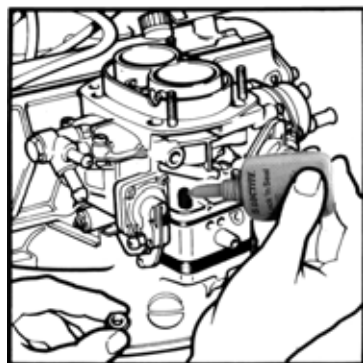

Motor Engine	Cil. Cyl.	Díámetro pistón Bore	Ø Bulón Pin Ø	Referencia Ref.	
FL912	3	100 mm	35 mm	21/30-130	(Ex : 21/912K3)
	4			21/30-131	(Ex : 21/912K4)
	5			21/30-132	(Ex : 21/912K5)
	6			21/30-133	(Ex : 21/912K6)
FL913	3	102 mm	35 mm	21/30-134	(Ex : 21/913K3)
	4			21/30-135	(Ex : 21/913K4)
	6			21/30-136	(Ex : 21/913K6)
BFL912	6	100 mm	40 mm	21/30-137	
BFL913	4	102 mm	40 mm	21/30-138	
	6			21/30-139	
	4		35 mm	21/30-140	
	6			21/30-141	

LOCTITE LA SOLUCIÓN CORRECTA / THE SOLUTION