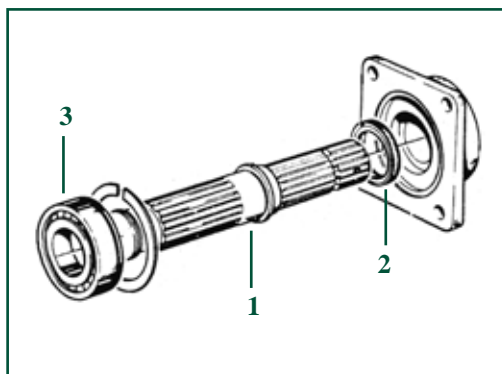

EJES TOMA DE FUERZA
PTO SHAFTS

1

2

3

Figuras	1		2	3
Tractores Tractors	Eje Shaft	Estrías Splines	Reten de TDF Cover seal	Rodamiento Bearing
D3006, 5206 D2807, 3607, 4007, 4507, 4807, 5207, 6007			21/305-15 (01172223) 38x52x7	21/304-15 (01109059)
D6806, 7206 D6807, 7007, 7207, 7807 DX3.90	21/303-40 (04337928) Lg. 265mm 1-1	6 21	21/305-16 (01172600) 45x65x10	21/304-16 (01136994)
DX80, 85, 86, 90, 92, 110, 120 DX4.10, 4.30, 4.50, 4.70 DX6.10, 6.30 (⇨ 2999)	21/303-41 (04337923) Lg. 295mm 1-2	6 20	21/305-17 (01171446) 45x62x14	21/304-17 (01136214)
DX4.10, 4.30, 4.50, 4.70 DX6.10, 6.30, 6.50 (3000 ⇨) PTO 2 Salidas / 2 outlets	21/303-42 (04344612) Lg. 299mm 1-3			
DX4.10, 4.30, 4.50, 4.70, 6.05, 6.10, 6.30, 6.50 PTO 1 salida / 1 outlet Agroprima 4.31, 4.51, 4.56, 6.06, 6.16 Agrostar 4.61, 4.71, 6.11, 6.21, 6.31, 6.61 Agroxtra 4.47, 4.57, 6.07, 6.17	21/303-43 (04361120) Lg. 336mm 1-4	6 18		

PALIER RUEDA TRASERA
REAR AXLE SHAFT

1

2

3

Tractores Tractors	Fig. Fig.	Ref. Ref.	OEM	Descripción Description
D2807, 3607, 4007, 4507, 6807 D7007, 7207, 7807	1	21/371-25	01160856	Reten de palier Housing seal 85x100x12
5506, 6006 Serie "07" DX80, 85, 86 Series DX"3", "4" Agroxtra 3.57, 4.07, 4.17, 4.47, 4.57	2	21/440-20	03393268	Tornillo Stud M18x1,5 Ø23mm
	3	21/441-20	01121786	Tuerca Nut M18x1,5

Las referencias originales tienen un propósito identificativo.
Nuestras piezas no son originales.

Part numbers are quoted for reference purposes only.
Our parts and accessories are not original.