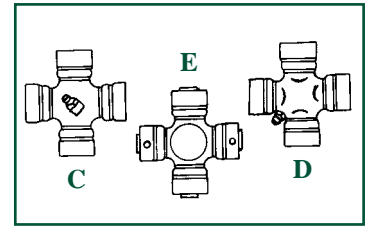

EJE DELANTERO Y CRUCETAS
FRONT AXLE - UNIVERSAL JOINTS

Tractores Tractors	Fig. Fig.	Cruceta cardán doble tracción Universal joint	Ø x Long. Ø x Lg.	Tipo de eje delantero Front axle type
D4507, 4807, 5207, 6007, 6207, 6507, 6807, 6907, 7207, 7807, DX85, 90, 110, 120	1	21/6403-25 (04315375)	130mm	Eje "SIGE" 4171, 4172, 4173, 3500, 3510 "SIGE" Axle 4171, 4172, 4173, 3500, 3510
DX85, 90, 110, 120		21/6403-26 (04311251)	115mm	Eje "PORTAL" 2000 "PORTAL" Axle 2000
Varias aplicaciones Some applications	2	21/6403-7 (04322739)	27x82mm (D)	
		21/6403-27 (02386548)	30x82mm (A, C)	Eje "SIGE" 3500, 3510 Unión de 18 estrias "SIGE" Axle 3500, 3510 18 groove spline
		21/6403-28 (04383053)	30x82mm (B, E)	
		21/6403-8 (04370135)	30x83mm (E)	Eje ZF APL.345, 350 ZF Axle APL.345, 350
DX6.10, 6.30, 6.50	3	21/6403-29 (04359790)	30x92mm (D)	Eje "SIGE" 4180, 002 "SIGE" Axle 4180, 002
DX80, 86, 92		21/6403-2 (04388572)	30x92mm (E)	Eje principal Main axle
DX3.10, 3.30, 3.50, 3.60, 3.65 SC/VC DX3.70, 3.80 SC/VC DX4.10, 4.30, 4.50, 4.70, 6.05 Agroprima 4.31, 4.51, 4.56 Agroxtra 3.57, 4.07, 4.17, 4.47, 4.57		21/6404-3K (04388571)		
DX3.10, 3.30, 3.50, 3.60, 3.65 V/F DX3.70, 3.80, 3.90 V/F Agroprima 4.31, 4.51, 4.56 Agroxtra 3.57, 4.07, 4.17, 4.47, 4.57		21/6403-10 (04362929)	35x97,3mm (C)	Eje cardan Propeller shaft
DX140, 145, 160, 230 DX7.10	2	21/6403-19 (02376456)	38x106mm (E)	Eje ZF APL.3052, 3054, 5051 ZF Axle 3052, 3054, 5051
D6807, 7007, 7207, 7807 DX85, 90, 110, 120, 145, 160 DX6.10, 6.30, 6.50, 7.10 Agroprima 6.06, 6.16 Agrostar 4.61, 4.68, 4.71, 4.78, 6.08, 6.11, 6.21, 6.28, 6.31, 6.38, 6.61 Agroxtra 6.07, 6.17		21/6403-30 (04300771)	38 x 112mm (D)	Eje cardan Propeller shaft
DX6.50 Agrostar 6.61		21/6403-31 (04388140, 04383913)	39,7x106mm	Eje principal "SIGE" "SIGE" Main axle

- (A) Sin dados 18x75mm / Less brush 18x75mm
- (B) Sin dados 21,3x76,3mm / Less brush 21,3x76,3mm
- (C) Engrasador central / Central greaser
- (D) Engrasador lateral / Side greaser
- (E) Sin engrasador / Less greaser

Las referencias originales tienen un propósito identificativo.
Nuestras piezas no son originales.

Part numbers are quoted for reference purposes only.
Our parts and accessories are not original.