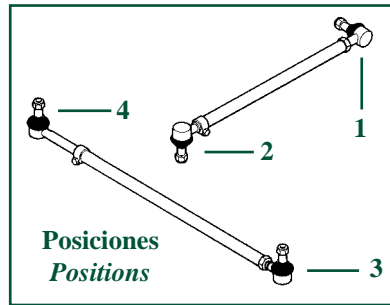

RÓTULAS Y ACOPLÉS DE DIRECCIÓN
STEERING LINKS & SOCKETS

Tractores Tractors	Fig. Fig.	Ref. Ref.	OEM	Posición Position	Rosca Thread or Ø	Longitud Length	Cono Cone
D6806, 7206, 7506, 8006 D10006, 13006 D6807, 7007, 7207, 7807 D4507C, 4807C, 5207C, 6007C D6207C, 6507C, 6807C, 7007C D7207C, 7807C DX80, 85, 86, 90, 92 DX4.10, 4.30, 4.50, 4.70 DX6.05 Agroprima 6.06	A	21/497-64	02311220	1-3	M24x1,5D	105mm	20/22mm
	B	21/495-92	02315645	2-4	Ø26mm	710mm 7 rebajas 7 grooves	20/22mm
		21/495-93	04317563	4	Ø 28mm	760mm 7 rebajas 7 grooves	
	A (D. A)	21/581-35	02339941	3	M27x1,5D	125mm	23,5/26mm
		21/581-7	02382013		M30x1,5D	120mm