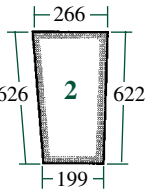

21/4016-2
(D7041, 04316654)
Frontal (Inf. Drcha.)
Front (Lower RH)