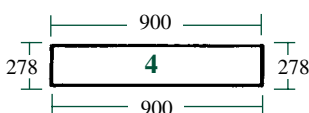

21/4073-31
(D7733, 04358914)
Trasero (inferior)
Rear (Lower)