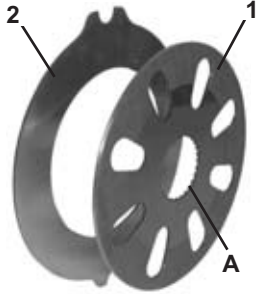

K.H.D. DEUTZ-FAHR PARTS

Disques de frein à bain d'huile - Brake discs (oil bath) - Remschijven (oliebad) - Scheiben (Ölbad) - Discos de freno (en baño de aceite)

	Fig.	Ref.	OEM	Ø mm	A	
Agrotron 4.70, 4.80, 4.85, 4.90, 4.95, 6.00, 6.01, 6.05, 6.15, 6.20, 6.30, 6.45 80, 85, 90, 100, 105, 106, 110, 120, 135, 150	1	21/422-83	04417527	222	28Z 56x60mm	
	2	21/423-82	04417528	227		

Freins à tambour - Brake drums- Remtrommels - Bremstrommels - Tambores de freno