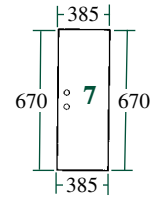

CRISTAL DE CABINA
CAB GLASS

CABINA SEKURA (S74) / SEKURA CAB (S74)

D6806, D7206, D8006, D10006

Los cristales no son tintados.
All glass not tinted

21/4002-2
(D7040, 04316689)
Parabrisas
Windscreen

Las referencias originales tienen un propósito identificativo.
Nuestras piezas no son originales.

Part numbers are quoted for reference purposes only.
Our parts and accessories are not original.