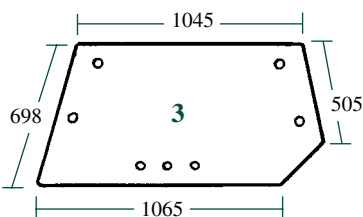

21/4072-51
(D7732, 04352383)
Trasero superior
con recorte, 7 agujeros
Upper rear, (with cut-out)
7 holes