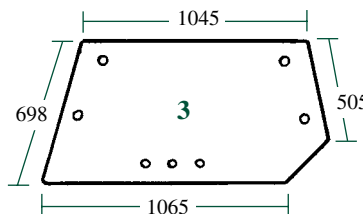

21/4072-52
(D7732T, 04352384)
Trasero superior
con recorte, 7 agujeros
Upper rear, (with cut-out)
7 holes