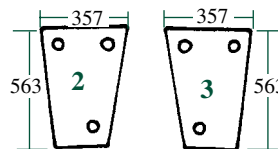

21/4012-45
(D7743, 04375964)
Delantera (inferior Izq/dcha)
3 agujeros,
Grosor : 6 mm, Con Airco
Front (Lower LH or RH)
3 holes, Thick.: 6mm, with Airco
DX4.10, 4.70, DX6.05, DX7.10