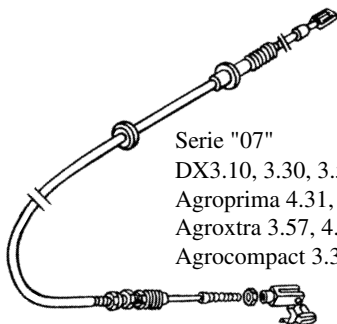

**CABLES DE EMBRAGUE
CLUTCH CABLES**

21/198-1
(04354988, 04383974, 04396476)

Largo/Lg. : 1250mm

Serie "07"
DX3.10, 3.30, 3.50, 3.60, 3.65, 3.70, 3.80, 3.90
Agroprima 4.31, 4.51, 4.56, 6.06, 6.16
Agroxtra 3.57, 4.07, 4.17, 4.47, 4.57, 6.07, 6.17
Agrocompact 3.30V/F, 3.50S, 3.50V/F, 3.70V/F, 3.90F, 3.90S