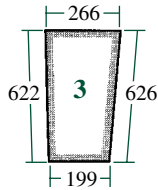

21/4016-2
(D7041, 04316654)
Frontal (Inf. Drcha.)
Front (Lower RH)

21/4015-2
(D7042, 04316655)
Frontal (Inf. Izqda.)
Front (Lower LH)