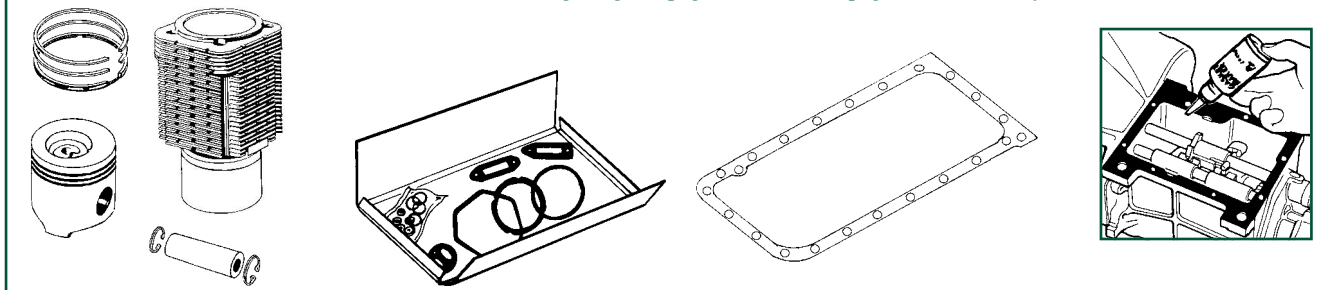

Part numbers are quoted for reference purposes only.
Our parts and accessories are not original.

JUEGO DE MOTOR COMPLETO
ENGINE OVERHAUL KITS

Se incluye: Juego de retenes, juego de juntas superior, junta del cárter y una lata de «Formajoint».
Included : kit sets with suitable sealing rings, top gasket set, sump gasket, "Formajoint" sealant.