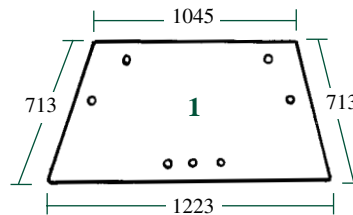

21/4000-66
(D7722T, 04363115)
Parabrisas, 7 agujeros
Windscreen, 7 holes
DX4.17, 4.57, 6.07, 6.17