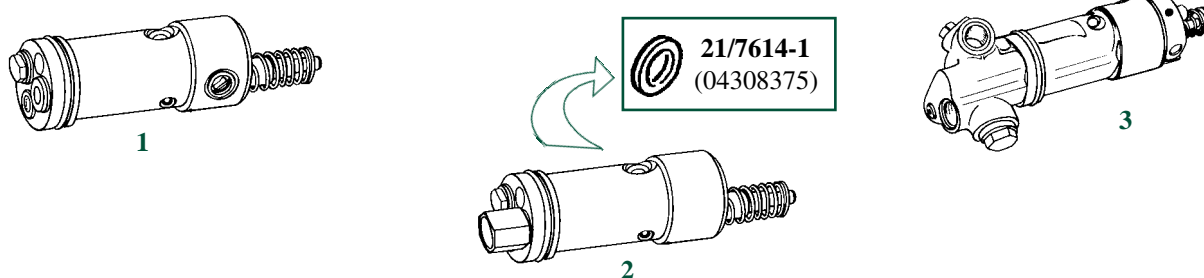

UNIDAD DE CONTROL HIDRÁULICA
HYDRAULIC MAIN CONTROL UNIT

Tractores Tractors	Fig. Fig.	Ref. Ref.	OEM
Serie "06"	1	21/7611-2	02940278
Series "07", "DX3", "DX4" DX6.05	2	21/7611-3	02940275
DX6.10, 6.30, 6.50, 7.10	3	21/7611-4	02940366

Las referencias originales tienen un propósito identificativo.
Nuestras piezas no son originales.

Part numbers are quoted for reference purposes only.
Our parts and accessories are not original.