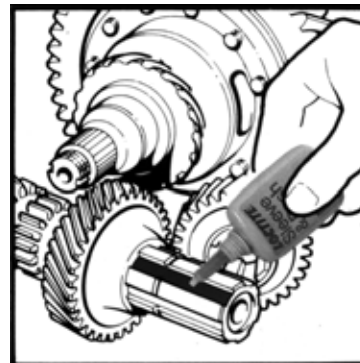

Motor Engine	Cil. Cyl.	Díámetro pistón Bore	Ø Bulón Pin Ø	Referencia Ref.	
FL912	3	100 mm	35 mm	21/30-130	(Ex : 21/912K3)
	4			21/30-131	(Ex : 21/912K4)
	5			21/30-132	(Ex : 21/912K5)
	6			21/30-133	(Ex : 21/912K6)
FL913	3	102 mm	35 mm	21/30-134	(Ex : 21/913K3)
	4			21/30-135	(Ex : 21/913K4)
	6			21/30-136	(Ex : 21/913K6)
BFL912	6	100 mm	40 mm	21/30-137	
BFL913	4	102 mm	40 mm	21/30-138	
	6			21/30-139	
	4		35 mm	21/30-140	
	6			21/30-141	

LOCTITE LA SOLUCIÓN CORRECTA / THE SOLUTION