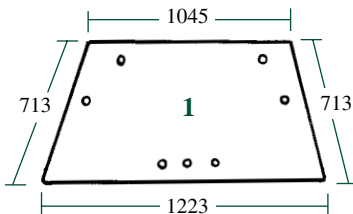

21/4000-63
(D7722, 04363114)
Parabrisas, 7 agujeros
Windscreen, 7 holes
DX4.17, 4.57, 6.07, 6.17