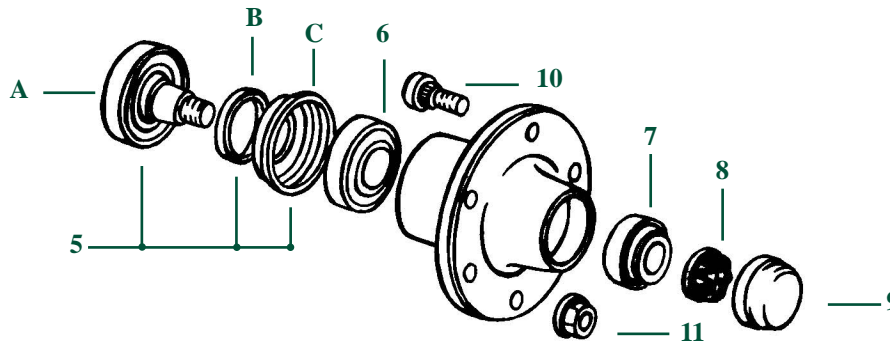

PIEZAS PARA EL EJE DELANTERO
FRONT AXLE PARTS

Figuras	5	6	7	8	9	10	11
Tractores Tractors	Retén del bujel del. Cover seal	Rodamiento inter. Bearing		Tuerca Nut	Tapacubos Cap	Tornillo Stud	Tuerca Nut
D25,30,40L		21/462-27 (01110001) Ø35mm	21/463-27 (01109977) Ø25mm				
D40, 40S, 50, 55		21/462-28 (01110002) Ø40mm	21/463-28 (01110000) Ø30mm				
D2505, 3005, 4005, 5005		21/462-29 (01109957) Ø35mm	21/463-29 (01109955) Ø25mm	21/452-7 (01113285) M24x1,5 Anc.:15mm Thick.:15mm	21/454-12 (02381373) 03391336) Ø65mm		
D3006, 4006, 4506 D5206, 5506, 6206	21/461-26 (03389309) (B)						
D2807, 3607 D4007, 4507, 4807, 6007	21/461-27 (03390470) (C)						
D6006, 6207, 6507 D6806, 6807 D7007, 7206, 7207, 7807 DX85,90	21/461-28 (03390472) (A)	21/462-30 (01109958) Ø40mm	21/463-27 (01109977) Ø25mm	o/or 21/452-8 (03388451) M24x1,5 Anc.:26mm Thick.:26mm			
	21/461-29 (03388439) (B)						
	21/461-30 (03388440) (A)						
D7007, 7207, 7807, DX85, 90 (Reforzado/Heavy duty) DX86, 92, 110, 120, 140, 145, 160 DX3.10, 3.30, 3.50, 3.60, 3.65, 3.70, 3.90 DX4.10, 4.30, 4.50, 4.70 DX6.05, 6.10, 6.30, 6.50 DX7.10 Agroprima 4.31, 4.51, 4.56, 6.06	21/461-31 (03388441) (C)	21/462-31 (01104462) Ø50mm	21/463-28 (01110000) Ø30mm	21/452-9 (03390801)	21/454-13 (02381374)		
	21/461-32 (03390807) (B)						
	21/461-33 (03390806) (A)						
D6006, 6806, 7206 Serie "07", DX80, 85, 86, 90, 92 DX110, 120, 140, 145, 160 DX3.10, 3.30, 3.50, 3.60, 3.65, 3.70, 3.90 Agroprima 4.31, 4.51, 4.56	21/461-34 (03390805) (C)						
						21/446-16 (02386625) M14x1,5x42	21/447-16 (01121785) M14x1,5

Las referencias originales tienen un propósito identificativo.
Nuestras piezas no son originales.

Part numbers are quoted for reference purposes only.
Our parts and accessories are not original.

"THE RELIABLE SERVICE"