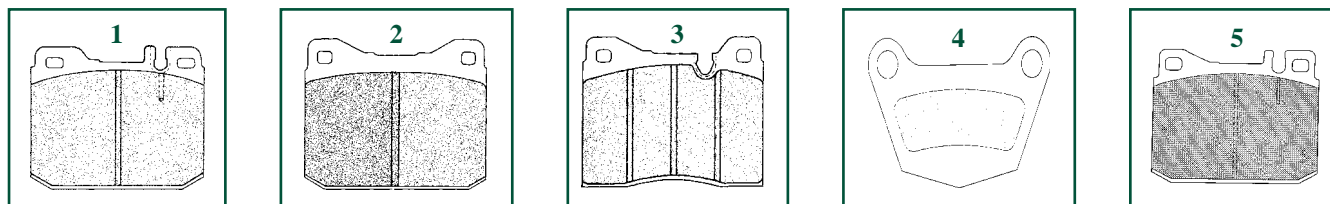

PASTILLAS DE FRENO
DISC BRAKE PADS

Juego de 4 pastillas de freno / Disc pads (Available in set of 4 pieces)

Tractores Tractors	Fig. Fig.	Ref. Ref.	OEM	Dimensiones Dimension
DX85, 90, 92, 110, 120	1	21/412-1	04314064 04377943	90x15x73,7
DX4.70 DX6.05, 6.10, 6.30, 6.50	2	21/412-2	04377345	89,6x15x74
Agroprima 4.31, 4.51, 4.56, 6.06, 6.16 Agrostar 4.61, 4.68, 4.71, 4.78, Agrostar 6.08, 6.11, 6.21, 6.28, 6.31, 6.38, 6.61 Agroxtra 4.47, 4.57, 6.07, 6.17	3	21/412-3	04384833	90x15x70,5
Agrocompact 3.50S, 3.70V/F, 3.90F, 3.90S Agroxtra 3.57, 4.07, 4.17 DX3.10, 3.30, 3.50, 3.60, 3.65, 3.75, 3.80 DX3.50S, 3.70V/F, 3.90F, 3.90S	4	21/412-4	04379591	154x18x90
Transmisión delantero / Front transmission DX3.10, 3.30, 3.50, 3.70, 3.90 DX4.10, 4.30, 4.50, 4.70 DX6.05	5	21/412-5	04378840	76,8x18,5x70,2