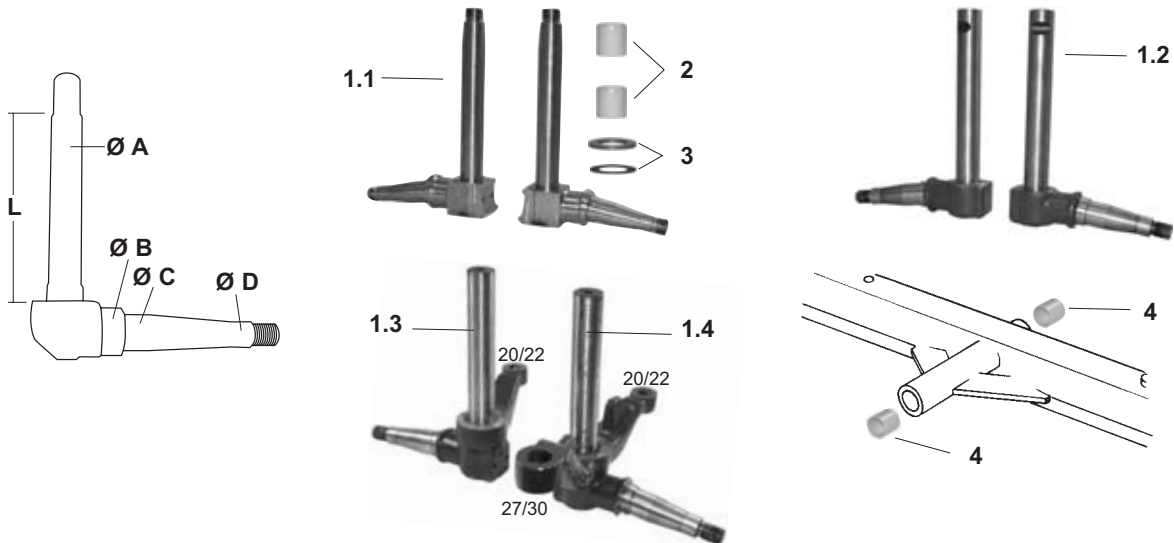

K.H.D. DEUTZ-FAHR PARTS

Pièces d'avant-train - Front axle parts - Voorasdelen - Vorderachsteile -
Piezas para el eje delantero

	1		2	3	4
	LH	RH			
D 30 06, D 40 06, D 45 06, D 52 06, D 55 06, D 62 06, D 28 07, D 36 07, D 40 07, D 45 07, D 48 07, D 60 07	21/470-35 (1.1) (03389319)	21/471-35 (1.1) (03389320)	21/477-35 (03389314, 04312526) Ø35.5/40 Ht. 40	21/479-35 (03389303) 21/479-36 (03389306)	21/486-28 (03389314, 04312526) Ø35.5/40 Ht. 40
D 60 06, D 62 06, D 68 06, D 62 07, D 65 07, D 68 07, D 70 07 (A)	21/470-36 (1.1) (02314119)	21/471-36 (1.1) (02314122)	21/477-36 (04312527) Ø40/47 Ht. 45	21/479-37 (03388480) 21/479-38 (03388481)	21/486-29 (04312527) Ø40/47 Ht. 45
	21/470-91 (1.2) (02383016)	21/471-91 (1.2) (02383014)			21/486-28 (03389314, 04312526) Ø35.5/40 Ht. 40
	21/470-90 (1.3) (02386474)	21/471-90 (1.4) (02386803)			21/486-30 (04312528) Ø45/55 Ht. 45
D 72 06, D 80 06, D 100 06 (B) D 72 07, D 78 07, DX 85 (C)			21/477-37 (04312529) Ø50/60 Ht. 50	21/479-39 (03392705) 21/479-40 (03390803)	21/486-29 (04312527) Ø40/47 Ht. 45
D 70 07, D 72 07, D 78 07, DX 85, 90 (Heavy duty), DX 86, 92, 110, 120, 140, 145, 160, DX 3.10, 3.30, 3.50, 3.60, 3.65, 3.70, 3.90 (Heavy duty) DX 4.10, 4.30, 4.50, 4.70, DX 6.05, 6.10, 6.30, 6.50, DX 7.10, AgroPrima 4.31, 4.51, 4.56, 6.06					

(A) direction manuelle - manual steering - mechanische besturing - Mechanische Lenkung - dirección manual

(B) direction hydrostatique - hydrostatic steering - hydrostatische besturing - Hydrostatische Lenkung - dirección hidrostática

(C) version standard - standard version - standaard versie - Standardversion - versión estándar

Les références des pièces sont indicatives.
Nos pièces ne sont pas d'origine.

Part numbers are quoted for reference purposes only.
Our parts and accessories are not original.

"THE RELIABLE SERVICE"