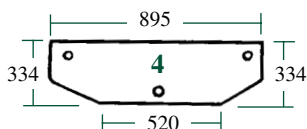

21/4073-30
(D7762, 04383611)
Trasero (inferior)
3 agujeros, Grosor : 5 mm
Rear (Lower)
3 holes, Thick.: 5mm

Las referencias originales tienen un propósito identificativo.
Nuestras piezas no son originales.

Part numbers are quoted for reference purposes only.
Our parts and accessories are not original.