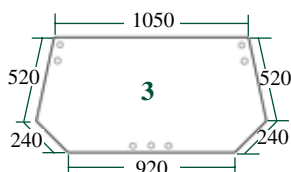

21/4072-53
(D6915/A, 04346800)

Las referencias originales tienen un propósito identificativo.
Nuestras piezas no son originales.

Part numbers are quoted for reference purposes only.
Our parts and accessories are not original.