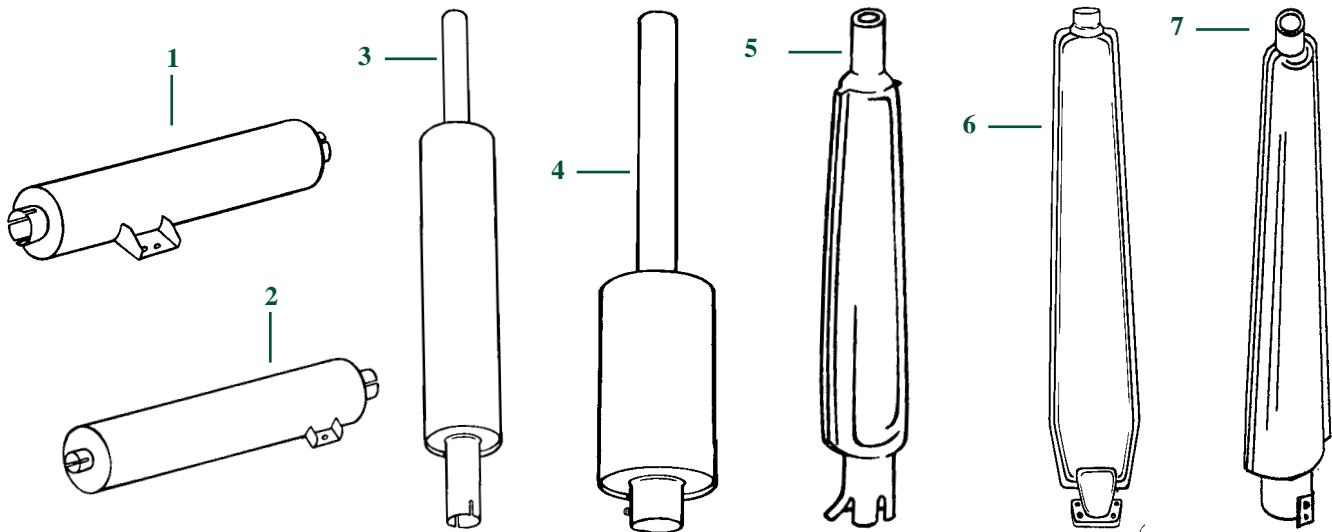

**SILENCIOSOS
SILENCERS**

Tractores Tractors	Fig. Fig.	Ref. Ref.	OEM	Descripción Description
2506, 3006 2807, 3607	1	21/165-95	02311526	Horizontal 2 agujeros de fijación Horizontal. 2 fixing holes
Series "06", "07"	2	21/165-96	02320894	Horizontal 1 agujero de fijación Horizontal. 1 fixing hole
Serie "D40"	3	21/165-97	0102205	Vertical redondo Vertical. Round
Serie "D40"		21/165-98	0101788	
Series "06", "07"	4	21/165-99	02313911	Vertical redondo, fijado con tornillo Vertical. Securing screw. Round
Serie "07" Agroxtra 3.57, 4.07, 4.17 DX3.10, 3.30, 3.50, 3.60, 3.65, 3.70, 3.75, 3.90	5	21/165-300	04346150	Vertical ovalado Vertical. Oval
DX85, 90, 110, 120 DX6.10, 6.30	6	21/165-302	04306587	Vertical ovalado con brida 89 X 68 mm. Vertical. Oval. Fitting : 89 x 68mm
Agroprima 4.31, 4.51, 4.56, 6.06 Agroxtra 4.47, 4.57, 6.07, 6.17 DX4.10, 4.30, 4.50, 4.70, DX6.05	7	21/165-100	04385385	Vertical Vertical
Agroprima 6.16 Agrostar 4.61, 4.71, 6.11, 6.21, 6.31 4.68, 4.78, 6.08, 6.28, 6.38		21/165-101	04385384	Vertical Vertical

Las referencias originales tienen un propósito identificativo.
Nuestras piezas no son originales.

Part numbers are quoted for reference purposes only.
Our parts and accessories are not original.