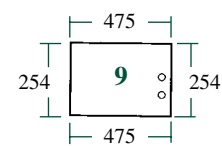

21/4074-3
(D7050/S, 04316677)
Trasero (inferior, corredizo)
Rear (Lower, sliding)
D6806, 7206

21/4075-7
(D7055/S)
Trasero (inferior, corredizo)
Rear (Lower, sliding)
D8006, 10006

Las referencias originales tienen un propósito identificativo.
Nuestras piezas no son originales.

Part numbers are quoted for reference purposes only.
Our parts and accessories are not original.