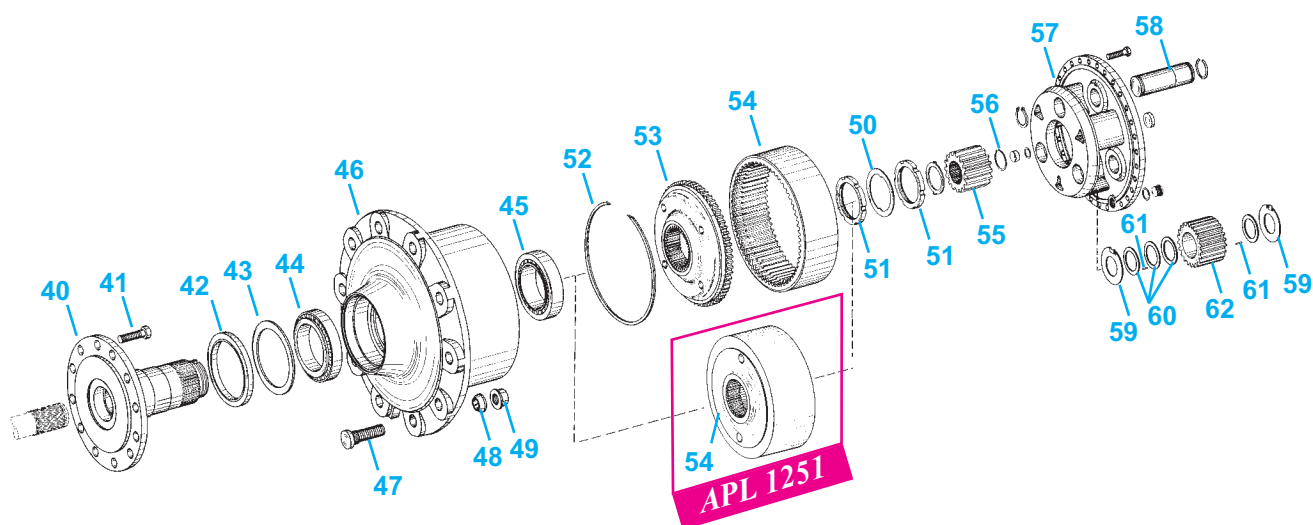

CASE IH - 4WD - ZF parts

		46	47	48	49	50	51
Case-IH (Europe)							
533, 633, 733, 833, 933 540, 640, 740, 840, 940	APL 1251	25/445-1 (3216598R1)	25/440-23 (3230876R1)	25/441-9 (3230348R3)	25/441--23 (3230877R1, 905667R1)	25/451-7 (3216591R1)	25/452-18 (934655R1)
644, 743, 743XL, 744, 745S, 745XL, 844, 844S, 844XL, 856XL	APL 1351	25/445-2 (3230280R1)				25/451-8 (3230270R1)	25/452-11 (3230269R1)
644, 744, 844, 844S	APL 1551	25/445-3 (3147261R1)				25/451-9 (3147253R1)	25/452-12 (3147252R1)
955, 955XL, 956, 956XL, 1055, 1055XL, 1056, 1056XL	APL 1552	25/445-4 (3230313R1)				25/451-10 (3230310R1)	25/452-13 (934013R1)
644, 743, 743XL, 744, 745S, 745XL, 844, 844S 844XL, 856XL, 946, 955, 955XL, 956, 956XL, 1046, 1055, 1055XL, 1056, 1056XL, 1246, 1255, 1255XL	APL 3052	25/445-5 (3146688R1)	25/440-24 (3230878R1)				25/452-14 (3229142R1)
1455, 1455XL	APL 3054	25/445-6 (3405257R1)	25/440-31 (3405268R1)	25/441-11 (3230875R2)	25/441--24 (905654R1, 1541701C1)	25/451-11 (3405256R1)	25/452-15 (905653R1)
Case-IH (UK)							
258, 268, 278, 485XL, 584, 585, 585XL, 684, 685, 685XL, 784, 785, 785XL, 884, 885, 885XL, 85Hydro	APL 1351	25/445-2 (3230280R1)	25/440-23 (3230876R1)	25/441-9 (3230348R3)	25/441--23 (3230877R1, 905667R1)	25/451-8 (3230270R1)	25/452-11 (3230269R1)