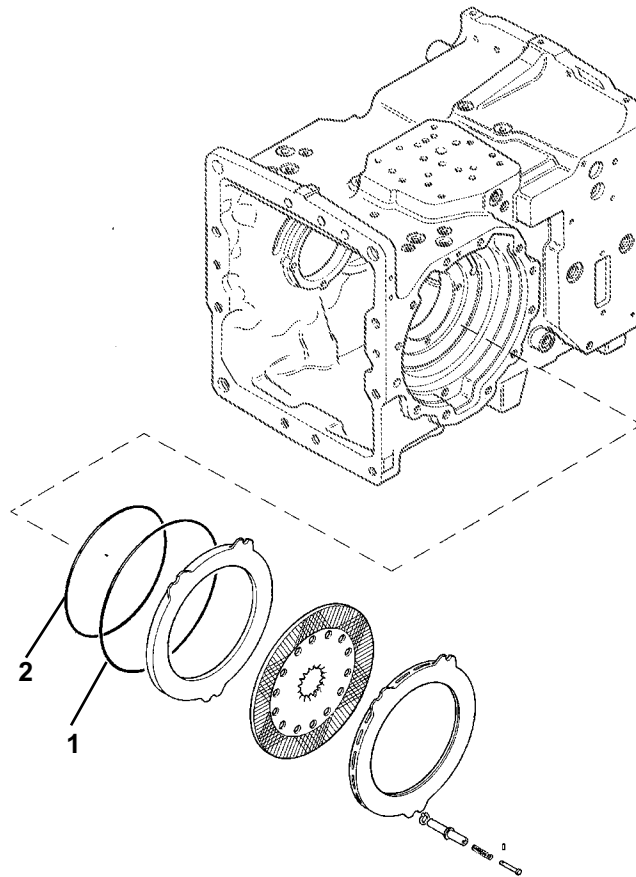

CASE-IH PARTS

Freinage - Brakes - Bremsen - Remmen - Frenos

	Fig.	Part N°	OEM	
2470, 2670, 5120, 5130, 5140, 5150, 5220, 5230, 5240, 5250, MX80C, MX90C, MX100, MX100C, MX110, MX120, MX135	1	25/416-27	238-5277 A190067	Dia. Int Ø 292mm x Ep. 3.17mm In. Dia. Ø 292mm x Tic. 3.17mm Dia. Inn. Ø 292mm x T. 3.17mm Dia. Bin. Ø 292mm x di. 3.17mm Dia. Int. Ø 292mm x Gr. 3.17mm
	2	25/416-28	238-5273 A175180 A178874 A75156 70924144	Dia. Int Ø 248mm x Ep. 3.17mm In. Dia. Ø 248mm x Tic. 3.17mm Dia. Inn. Ø 248mm x T. 3.17mm Dia. Bin. Ø 248mm x di. 3.17mm Dia. Int. Ø 248mm x Gr. 3.17mm

Les références des pièces sont indicatives.
Nos pièces ne sont pas d'origine.

Part numbers are quoted for reference purposes only.
Our parts and accessories are not original.