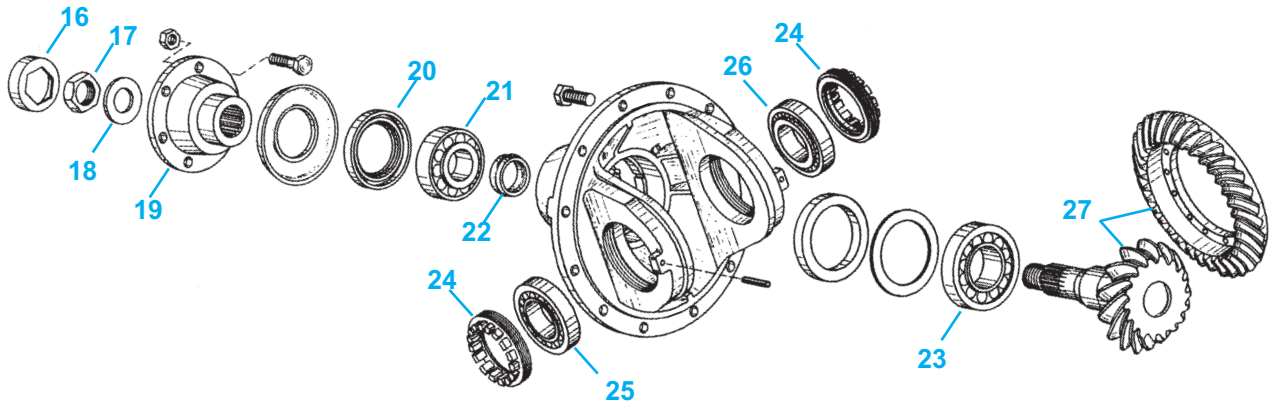

CASE IH - 4WD - ZF parts

		22	23	24	25	26	27
Case-IH (Europe)							
533, 633, 733, 833, 933 540, 640, 740, 840, 940	APL 1251	25/361-1 (3216560R1)		25/365-1 (3216565R1)	25/352-7 (3216713R91, 1964245C1)		25/341-11 (3216552R92)
644, 743, 743XL, 744, 745S, 745XL, 844, 844S, 844XL, 856XL	APL 1351						25/341-12 (3230272R1)
644, 744, 844, 844S	APL 1551	25/361-2 (3223198R1)	25/353-9 (170234R1+ 392679R91)	25/365-2 (3147194R1)	25/352-8 (3140666R91)		25/341-13 (3223199R1)
955, 955XL, 956, 956XL, 1055, 1055XL, 1056, 1056XL	APL 1552						25/341-14 (3230314R1)
644, 743, 743XL, 744, 745S, 745XL, 844, 844S 844XL, 856XL, 955, 955XL, 956, 956XL, 1055, 1055XL, 1056, 1056XL	APL 3052	⇒ 9269 25/361-3 (3146647R1) 9270 ⇒ 25/361-4 (3223200R1)	25/353-10 (107577R1+ 298033R91)	25/365-3 (3134297R1)	25/352-9 (659459R1+ 659458R91, L33289)	25/352-10 (105496H+ 105503H)	25/341-15 (3221720R91)
946, 1046, 1246, 1255, 1255XL							9270 ⇒ 25/341-17 (3223201R1)
1455, 1455XL	APL 3054						25/341-18 (3405262R91)
Case-IH (UK)							
258, 268, 278, 485XL, 584, 585, 585XL, 684, 685, 685XL, 784, 785, 785XL, 884, 885, 885XL, 85Hydro	APL 1351	25/361-1 (3216560R1)	25/353-8 (197608R1+ 313814R91)	25/365-1 (3216565R1)	25/352-7 (3216713R91, 1964245C1)		25/341-19 (1502273C91)