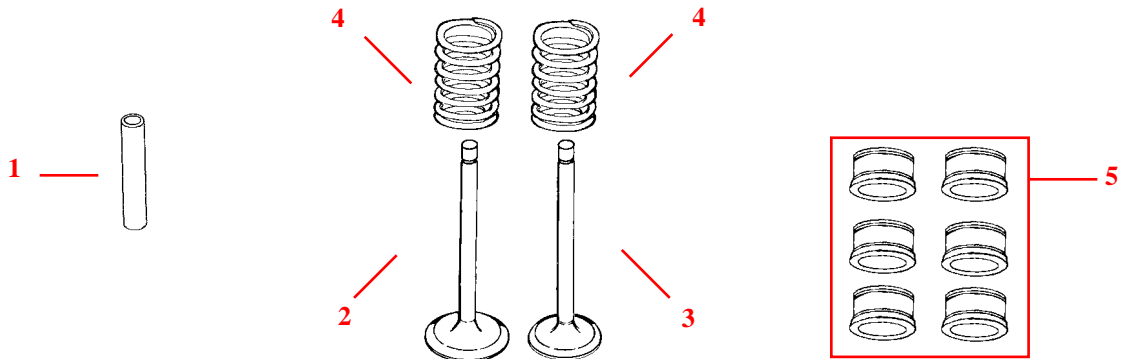

SOUPAPES & PIÈCES CONNEXES
CYLINDER HEAD PARTS