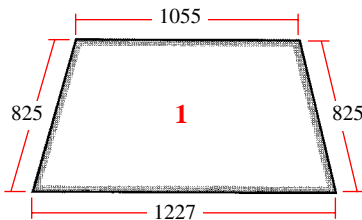

Part numbers are quoted for reference purposes only.  
Our parts and accessories are not original.

VITRERIE DE CABINE  
CAB GLASS

CABINE SEKURA AP / SEKURA AP CAB

484, 584, 684, 784, 884

**25/4002-2**  
(D.7040, 3125386R1)  
Chassis + pare-brise  
Frame + windscreen