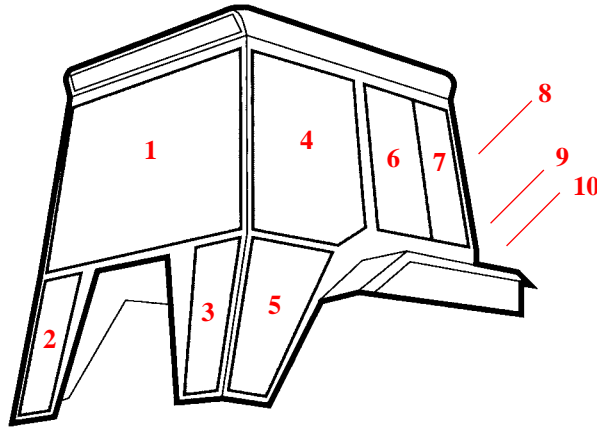

Part numbers are quoted for reference purposes only.  
Our parts and accessories are not original.

VITRERIE DE CABINE  
CAB GLASS

CABINE SEKURA AP / SEKURA AP CAB

484, 584, 684, 784, 884

**25/4002-2**  
(D.7040, 3125386R1)  
Chassis + pare-brise  
Frame + windscreen