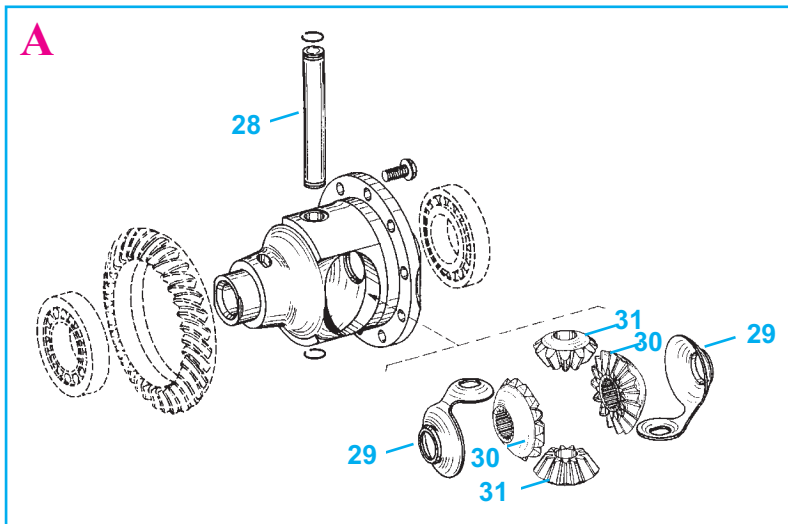

CASE IH - 4WD - ZF parts

			28	29	30	31	32
Case-IH (Europe)							
533, 633, 733, 833, 933, 540, 640, 740, 840, 940	A	APL 1251	25/351-3 (3216569R1)	25/350-7 (3216572R1)	25/349-15 (3216570R1)	25/348-5 (3147201R1, 3230284R1)	
644, 743, 743XL, 744, 745S, 745XL, 844, 844S, 844XL, 856XL	A	APL 1351	25/351-4 (3230255R1)	25/350-4 (3230258R1)	25/349-9 (3230256R1)	25/348-4 (3230257R1)	
644, 744, 844, 844S	B	APL 1551	25/351-5 (3147202R1) (Shaft)	25/350-5 (3147203R1)	25/349-10 (3230292R1)	25/348-5 (3147201R1, 3230284R1)	25/347-4 (3147204R1)
955, 955XL, 956, 956XL, 1055, 1055XL, 1056, 1056XL	B	APL 1552					
644, 743, 743XL, 744, 745S, 745XL, 844, 844S, 844XL, 856XL, 946, 955, 955XL, 956, 956XL, 1046, 1055, 1055XL, 1056, 1056XL, 1246, 1255, 1255XL	B	APL 3052	25/351-6 (3146660R1) (Crucifix)	25/350-6 (3146661R1)	25/349-11 (3221075R1)	25/348-6 (3134290R1)	25/347-5 (3146662R1)
1455, 1455XL	B	APL 3054					
Case-IH (UK)							
258, 268, 278, 485XL, 584, 585, 585XL, 684, 685, 685XL, 784, 785, 785XL, 884, 885, 885XL, 85Hydro	A	APL 1351	25/351-4 (3230255R1)	25/350-4 (3230258R1)	25/349-9 (3230256R1)	25/348-4 (3230257R1)