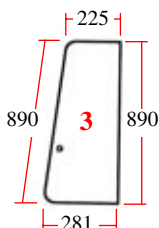

**25/4012-23**  
(D.7011, 3233036R1)  
Avant (droit & gauche)  
Front (RH & LH)

**25/4072-24**  
(D.7017, 3233046R1)  
Arrière (haut)  
Rear (upper)

**25/4026-2**  
(D.7013, 3233053R1)  
Porte (ouvrante)  
Door