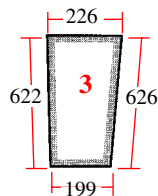

25/4016-2
(D.7041, 3125388R1)
Avant (droit)
Front (RH)