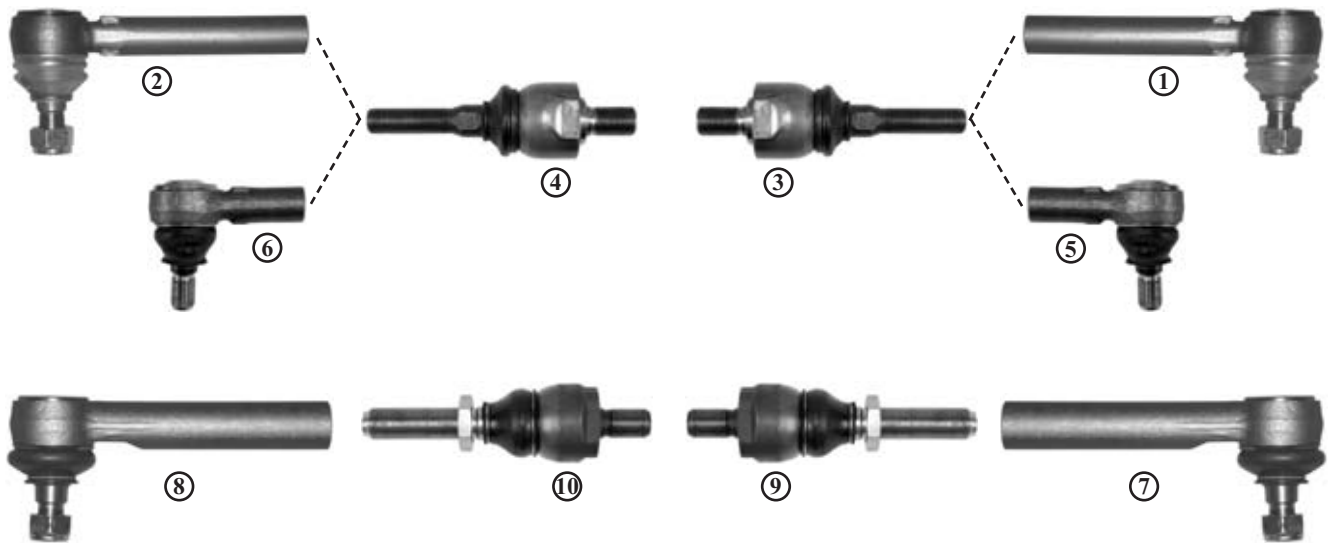

CASE IH - 4WD - CARRARO / SIGE

	Fig.	Part N°	OEM	Pos.		mm	
238, 248, 258, 268, 288, 395, 495, 495XL, 595, 595XL, 695, 695XL, 795, 795XL, 895, 995, 995XL, 3210, 3220, 3230, 4210, 4220, 4230, 4240, C50, C60, C70, C80, C90, MX80C, MX90C, MX100C	1	25/495-241	137048A1, 1537612C1	RH	F 18 x 1.5 RH	172	20/22
	2	25/495-242	137047A1, 1537611C1	LH	F 18 x 1.5 LH	172	20/22
	3	25/497-150	1966125C1	RH	20 x 1.5 RH / 18 x 1.5 RH	177	-
	4	25/497-151	1966127C1	LH	20 x 1.5 RH / 18 x 1.5 LH	177	-
2120, 2130, 2140, 2150 Narrow 4WD	5	25/495-188	1966128C1, 135823A1	RH	F 18x1.5 LH	85	20/22
	6	25/495-189	1966129C1, 135824A1	LH	F 18x1.5 RH	85	20/22
	3	25/497-150	1966125C1	RH	20 x 1.5 RH / 18 x 1.5 RH	177	-
	4	25/497-151	1966127C1	LH	20 x 1.5 RH / 18 x 1.5 LH	177	-
5120, 5130, 5140, 5150, 5220, 5230, 5240, 5250	7	25/495-68	126145A1	LH	F 24 x 1.5 RH	204	23/26
	8	25/495-67	126144A1	RH	F 24 x 1.5 LH	204	23/26
	9	25/497-17	247522A1, N14377	LH	22 x 1.5 RH / 24 x 1.5 RH	205	-
	10	25/497-44	N14388	RH	22 x 1.5 RH / 24 x 1.5 LH	205	-
CX50, CX60, CX70, CX80, CX90, CX100	1-2	25/495-241	137048A1	LH/RH	F 18 x 1.5 RH	172	20/22
	3-4	25/497-150	1966125C1	LH/RH	20 x 1.5 RH / 18 x 1.5 RH	177	-
MX80C, MX90C, MX100C, MX100, MX110, MX120, MX135, MX150, MX170	9-10	25/497-17	247522A1, N14377	LH/RH	22 x 1.5 RH / 24 x 1.5 RH	205	-
	8	25/495-245	247523A1	LH/RH	F 24 x 1.5 RH	265	23.5/26