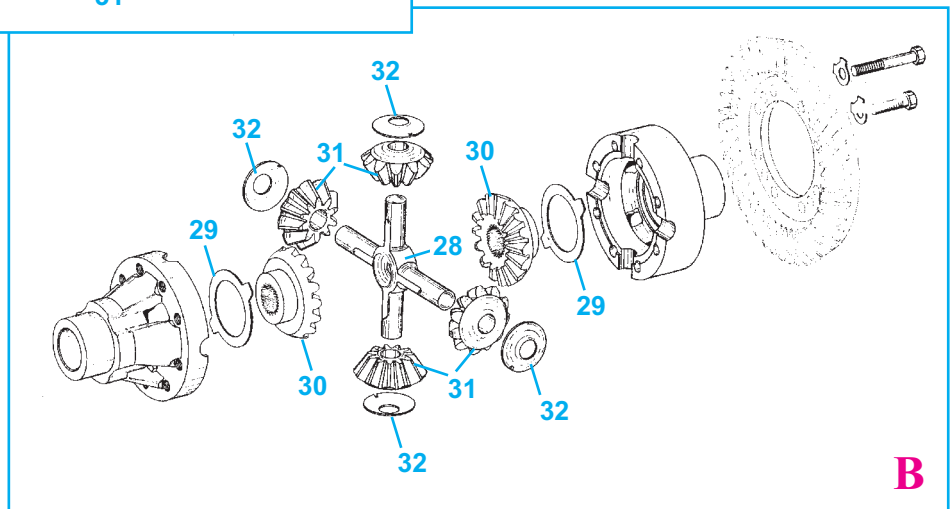

CASE IH - 4WD - ZF parts

			28	29	30	31	32
Case-IH (Europe)							
533, 633, 733, 833, 933, 540, 640, 740, 840, 940	A	APL 1251	25/351-3 (3216569R1)	25/350-7 (3216572R1)	25/349-15 (3216570R1)	25/348-5 (3147201R1, 3230284R1)	
644, 743, 743XL, 744, 745S, 745XL, 844, 844S, 844XL, 856XL	A	APL 1351	25/351-4 (3230255R1)	25/350-4 (3230258R1)	25/349-9 (3230256R1)	25/348-4 (3230257R1)	
644, 744, 844, 844S	B	APL 1551	25/351-5 (3147202R1) (Shaft)	25/350-5 (3147203R1)	25/349-10 (3230292R1)	25/348-5 (3147201R1, 3230284R1)	25/347-4 (3147204R1)
955, 955XL, 956, 956XL, 1055, 1055XL, 1056, 1056XL	B	APL 1552					
644, 743, 743XL, 744, 745S, 745XL, 844, 844S, 844XL, 856XL, 946, 955, 955XL, 956, 956XL, 1046, 1055, 1055XL, 1056, 1056XL, 1246, 1255, 1255XL	B	APL 3052	25/351-6 (3146660R1) (Crucifix)	25/350-6 (3146661R1)	25/349-11 (3221075R1)	25/348-6 (3134290R1)	25/347-5 (3146662R1)
1455, 1455XL	B	APL 3054					
Case-IH (UK)							
258, 268, 278, 485XL, 584, 585, 585XL, 684, 685, 685XL, 784, 785, 785XL, 884, 885, 885XL, 85Hydro	A	APL 1351	25/351-4 (3230255R1)	25/350-4 (3230258R1)	25/349-9 (3230256R1)	25/348-4 (3230257R1)