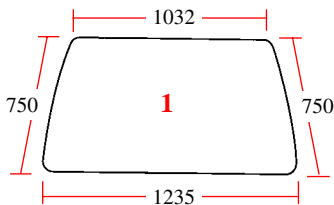

20/4000-37
(D7020, K303699)
Pare-brise
Windscreen