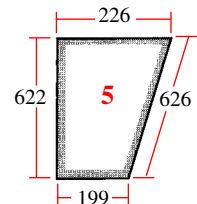

25/4036-1
(D.7045, 3125460R1)
Porte (bas droit)
Door (RH lower)