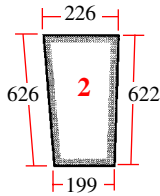

Part numbers are quoted for reference purposes only.  
Our parts and accessories are not original.

VITRERIE DE CABINE  
CAB GLASS

CABINE SEKURA AP / SEKURA AP CAB

484, 584, 684, 784, 884

**25/4002-2**  
(D.7040, 3125386R1)  
Chassis + pare-brise  
Frame + windscreen