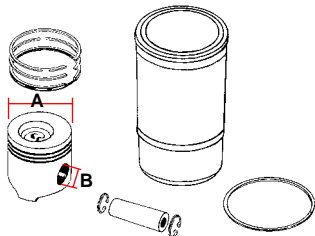

**JEU DE SEGMENTS
RING SETS**

Références References	Moteurs Engines	Alésage Bore dia.					
25/34-60		98.42mm	MK1 3.00	N1 3.17	P1 3.17	BEH 4.76	
25/34-62	D.155, D.206, D.310, D.179, D.239, D.358		CP1 3.17	CT2 2.38	CBEH 4.76		
25/34-65			CK1 3.00	CT2 2.38	CBEH 4.76		
25/34-66	D.246	100.00mm	CP1 3.17	CT2 2.38	CBEH 4.76		
25/34-67	D.268		CK1 3.00	CT2 2.38	CBEH 4.76		

- BEH : Chanfreiné symétrique avec ressort hélicoïdal / *Bevelled edge with helical coil spring*
- CBEH : Chromé chantfreiné avec ressort hélicoïdal / *Chrome plated bevelled edge with helical coil spring*
- CP1 : Rectangulaire chromé / *Chrome plated parallel faced*
- CK1 : Trapézoïdal bilatéral chromé / *Chrome plated keystone*
- CT2 : Portée conique chromé épaulement intérieur en haut / *Chrome plated taper faced internally stepped top*
- MK1 : Trapézoïdal bilatéral molybdène / *Molybdenum coated keystone*
- N1 : Bec d'aigle / *Napier - externally stepped bottom with single hook*
- P1 : Rectangulaire / *Parallel faced plain*

**JEU DE REVISION DE MOTEUR
OVERHAUL KITS**

Comprenant : ensembles chemises - pistons avec joints; pochette rodage; joint de carter; Boîte de "Formajoint".
Included : kit sets with suitable sealing rings, top gasket set, sump gasket, one "Formajoint" can.

Tracteurs Tractors	Moteur Engine	Alesage Bore	Ø axe Pin Ø	Réf. Cde. Order N°	OEM	
353, 383, 423, 433, 440, 453, 533, 540	D.155	98.42mm	36.00mm	25/30-120	25/586K3	
523, 553, 633, 640	D.179			25/30-123	25/591K3	
554, 624, 644, 645, 654, 733, 740	D.206			25/30-121	25/586K4	
684, 724, 743, 744, 745, 833, 840, 846	D.239			25/30-124	25/591K4	
856XL	DT.239			25/30-126	25/516K4	
844S, 845S, 845XL, 884	D.268	100.00mm		25/30-129	25/461K4	
756, 946, 955	D.310	98.42mm		25/30-122	25/586K6	
955, 956, 1046, 1055, 1056	D.358			25/30-125	25/591K6	
1246, 1255 (+XL)	DT.358			25/30-127	25/516K6	
824, 844	D.246			100.00mm	25/30-128	25/668K4

Les références des pièces sont indicatives.
Nos pièces ne sont pas d'origine.

Part numbers are quoted for reference purposes only.
Our parts and accessories are not original.