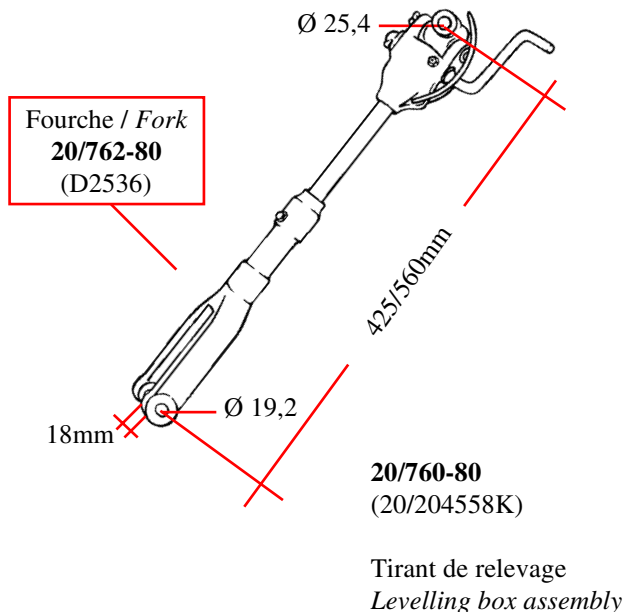

20/760-80
(20/204558K)

Tirant de relevage
Levelling box assembly

Part numbers are quoted for reference purposes only.
Our parts and accessories are not original.