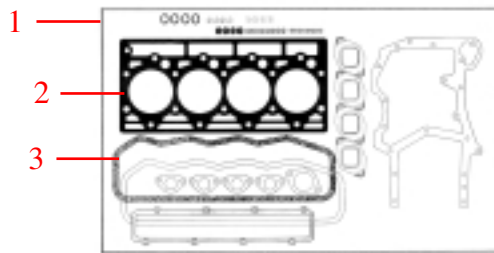

**JOINTS DE MOTEUR
ENGINE GASKET SETS**

Bague AV & AR
comprises
Front and rear seals
included

Figures	1	2	3	4
Tracteurs Tractors	Pochette rodage Top gasket set	Joint de culasse Cyl. head gasket	Joint cache-soupape Rocker cover gasket	Pochette compl. Bottom gasket set
990 (1961-1/68) Implematic	20/71-93 (K961001)			
770, 780, 880, 885 (3 cyl.)	20/71-60 (K964876)	20/73-60 (K956672)	20/74-33 (K907338)	20/72-60 (K964877) (A)
1190, 1194 (3 cyl.)	20/71-62 (K260287)			20/72-62 (K260286)
990, 995, 996, 1200, 1210, 1212, 1410, 1412 (4 cyl.)	20/71-61 (K964883, K260283, K260284, K260285)	20/73-61 (K953783)	20/74-34 (K905229)	20/72-61 (K965803, K260282)
1290 (4 cyl.)				
1294, 1390 (4 cyl.)				
1394, 1490, 1494 (4 cyl.)				
1594, 1690, 1690T, 1694 (6 cyl.)	20/71-63 (K965964)	20/73-63 (K952527 x2)	20/74-35 (K918689 x2)	20/72-63 (K965963)

(A) Bague AV & AR non comprises / Front and rear seals not included