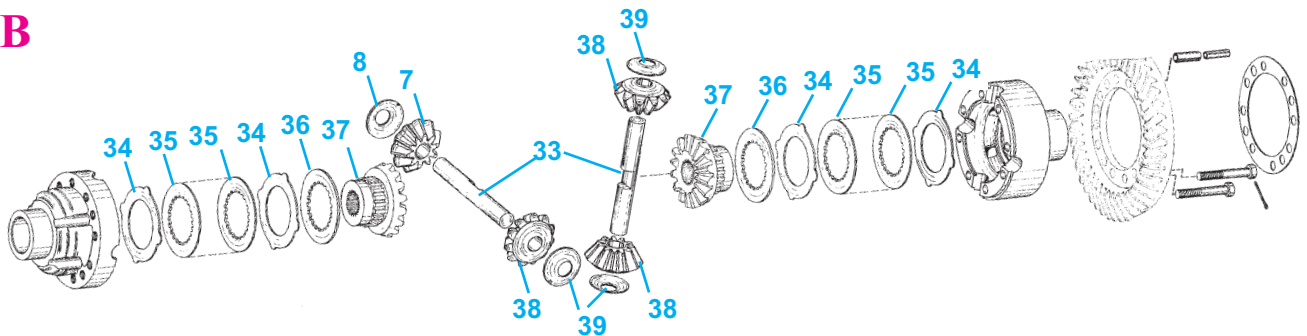

CASE IH - 4WD - ZF parts

A

B

		33	34	35	36	37	38	39				
Case-IH (Europe)												
533, 633, 733, 833, 933, 540, 640, 740, 840, 940	APL 1251 A	25/351-3 (3216569R1)			2,8mm 25/350-8 (3223463R1)	25/349-12 (3230283R1)						
644, 743, 743XL, 744, 745S, 745XL, 844, 844S, 844XL, 856XL	APL 1351 A				2,9mm 25/350-9 (3223462R1)							
644, 744, 844, 844S	APL 1551 B	25/351-5 (3147202R1)	25/316-20 (3223459R1)	25/317-19 (3223460R1)	25/350-9 (3223462R1)	25/349-13 (3230320R1)	25/348-5 (3230284R1)	25/347-4 (3147204R1)				
955, 955XL, 956, 956XL, 1055, 1055XL, 1056, 1056XL	APL 1552 B				3,0mm 25/350-10 (3223461R1)							
644, 743, 743XL, 744, 745S, 745XL, 844, 844S, 844XL, 856XL, 946, 955, 955XL, 956, 956XL, 1046, 1055, 1055XL, 1056, 1056XL, 1246, 1255, 1255XL	APL 3052 B	25/351-7 (3216750R1)	25/316-21 (3216742R1)	25/317-20 (3216743R1)	2,9mm 25/350-12 (3216745R1)	25/349-14 (3216747R1)	25/348-7 (3216748R1)	25/347-6 (3216749R1)				
1455, 1455XL	APL 3054 B									3,0mm 25/350-13 (3216744R1)		
Case-IH (UK)												
258, 268, 278, 485XL, 584, 585, 585XL, 684, 685, 685XL, 784, 785, 785XL, 884, 885, 885XL, 85Hydro	APL 1351 A	25/351-3 (3216569R1)	25/316-20 (3223459R1)	25/317-19 (3223460R1)	2,8mm 25/350-8 (3223463R1)	25/349-12 (3230283R1)	25/348-5 (3230284R1)	25/347-4 (3147204R1)				
					2,9mm 25/350-9 (3223462R1)							
					3,0mm 25/350-10 (3223461R1)