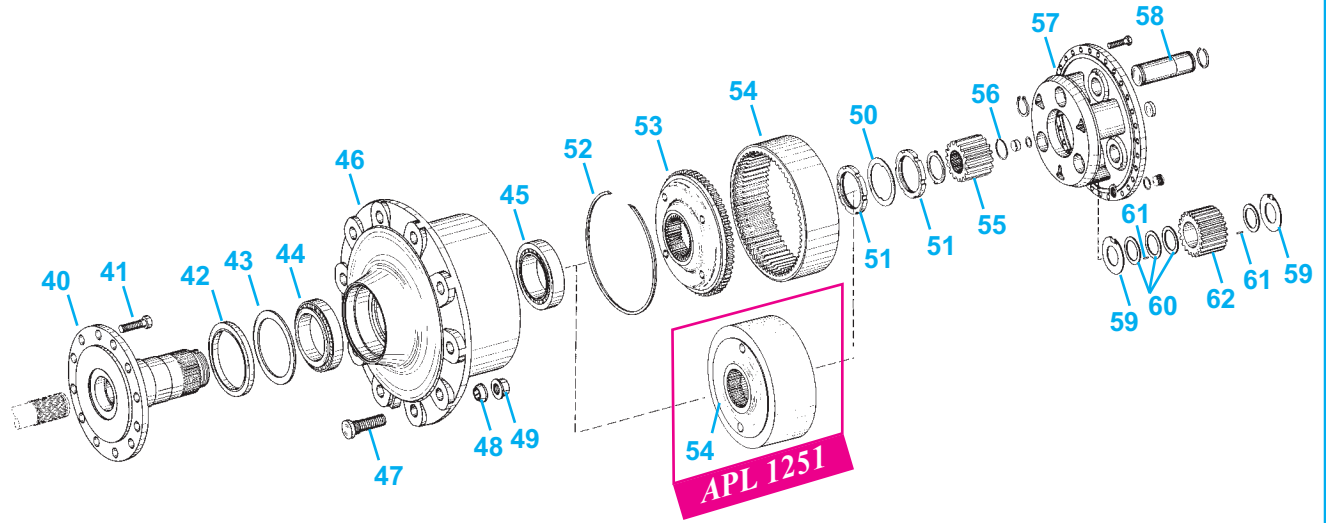

CASE IH - 4WD - ZF parts

		57	58	59	60	61	62
Case-IH (Europe)							
533, 633, 733, 833, 933 540, 640, 740, 840, 940	APL 1251	25/6401-9 (3401535R1)	25/381-11 (3216574R1)	25/384-8 (3216577R1)	25/384-5 (3216576R1)	25/6433-6 (934642R1)	25/6431-9 (3216575R1)
644, 743, 743XL, 744, 745S, 745XL, 844, 844S, 844XL, 856XL	APL 1351	25/6401-10 (3230259R1)	25/381-12 (3230260R1)			25/6433-7 (3230262R1)	25/6431-10 (3230261R1)
644, 744, 844, 844S	APL 1551	25/6401-11 (3147205R1, 3234426R1)	25/381-13 (3147206R1)			25/6433-8 (3147208R1)	25/6431-11 (3147207R1)
955, 955XL, 956, 956XL, 1055, 1055XL, 1056, 1056XL	APL 1552	25/6401-12 (3230293R1)	25/381-7 (3230294R1)	25/384-3 (3146668R1)	25/384-6 (3146667R1)		25/6431-12 (3230295R1)
644, 743, 743XL, 744, 745S, 745XL, 844, 844S 844XL, 856XL, 946, 955, 955XL, 956, 956XL, 1046, 1055, 1055XL, 1056, 1056XL, 1246 1255, 1255XL (⇒ 46436)	APL 3052		25/381-8 (3146664R1)			25/6433-9 (3146666R2)	25/6431-13 (3146665R1)
1255, 1255XL (46436 ⇒)			25/381-9 (112242A1)				25/6431-14 (112243A1)
1455, 1455XL	APL 3054		25/381-10 (3405261R1)	25/384-4 (3405354R1)	25/384-7 (3405353R1)	25/6433-10 (3405352R1)	25/6431-15 (3405351R1)
Case-IH (UK)							
258, 268, 278, 485XL, 584, 585, 585XL, 684, 685, 685XL, 784, 785, 785XL, 884, 885, 885XL, 85Hydro	APL 1351	25/6401-10 (3230259R1)	25/381-12 (3230260R1)	25/384-3 (3146668R1)	25/384-6 (3146667R1)	25/6433-7 (3230262R1)	25/6431-10 (3230261R1)