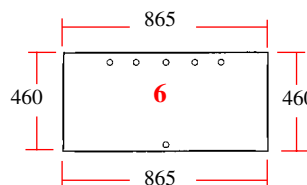

25/4073-12
(D.7005, 3118657R1)
Arrière (bas, 6 trous)
Rear (lower, 6 holes)