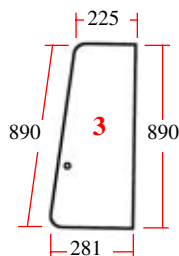

25/4026-2
(D.7013, 3233053R1)
Porte (avant)
Door (front)