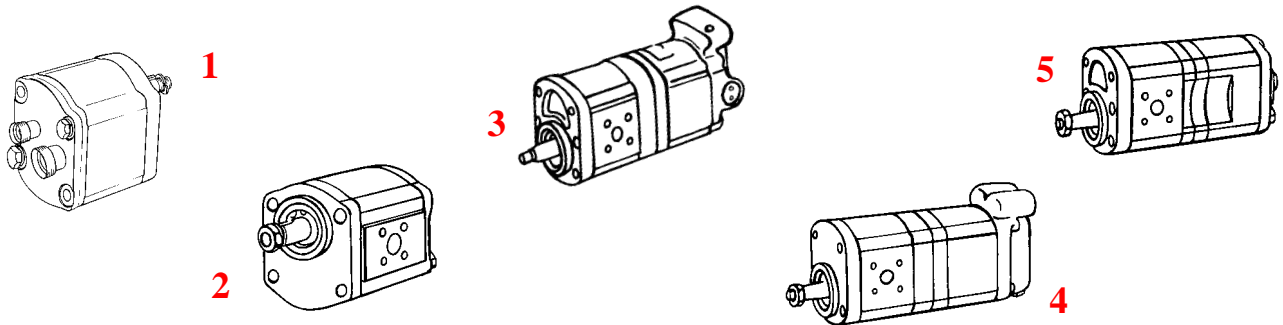

POMPES HYDRAULIQUES
HYDRAULIC PUMPS

Tracteurs Tractors	Pompe Pump	N° BOSCH BOSCH N°	N° origine OEM N°	Débit Flow	Fig. Fig.	Remarques Remarks
323, Série D / serie	69/565-19 (BOSCH)	0.510.415.007 0.510.405.005 0.510.410.012 0.510.312.002	3054300R93	8	1	Sorties AR Rear outlets
353, 383, 423, 433, 453, 523, 533, 624, 633, 644, 724, 734, 743, 744, 745, 824, 844, 845	69/565-4 (BOSCH) 69/566-4 (Bendix)	0.510.415.311 0.510.415.301 0.510.415.303 0.510.415.306 0.510.410.315	3145248R93 3142097R91	8	2	
Hyd. ZF/ROSS 523, 553, 624, 654, 724, 734, 824, 834	69/565-20 (BOSCH)	0.510.465.322 0.510.465.304 0.510.465.300	3148938R92 3142096R91	8/8	3	Diviseur de débit + soupape de surpression, 2 sorties AR With flow divider and release valve, 2 rear outlets
Hyd. DANFOSS 523, 553, 624, 633, 724, 734, 743, 824, 834	69/565-21 (BOSCH)	0.510.465.315 0.510.465.301 0.510.465.311	3145619R92 3142563R91	8/8	4	Sans diviseur de débit avec soupape de surpression, 2 sorties AR Less flow divider and with release valve, 2 rear outlets
Hyd. ZF 433, 633, 644, 645, 733, 743, 744, 745, 833, 844, 845, 856	69/565-8 (BOSCH) 69/566-8 (Bendix)	0.510.465.349 0.510.465.321 0.510.465.338 0.510.465.302	3147535R94 3216613R91	8/8	5	Sans diviseur de débit sans soupape de surpression, 2 sorties AR Less flow divider and less release valve, 2 rear outlets
743XL, 745XL, 844XL, 845XL	69/565-22 (BOSCH)	0.510.465.340	1328655C91 1986961C1	8/8	5	Sans diviseur, sans soupape, 1 sortie AR Less flow divider and less release valve, 1 rear outlet
743XL, 745XL, 844XL, 845XL, 856XL Sens-O-draulic	69/565-23 (BOSCH) 69/566-23 (Bendix)	0.510.465.339 0.510.465.332	3401189R94	8/8	3	Diviseur de débit + soupape de surpression, 2 sorties AR With flow divider and release valve, 2 rear outlets

Les références des pièces sont indicatives.
Nos pièces ne sont pas d'origine.

Part numbers are quoted for reference purposes only.
Our parts and accessories are not original.