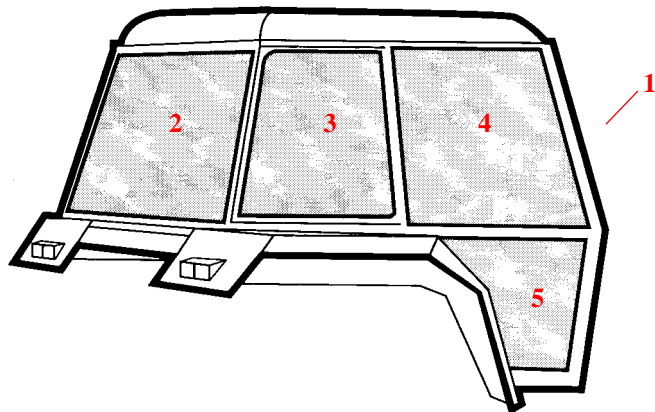

Part numbers are quoted for reference purposes only.  
Our parts and accessories are not original.

VITRERIE DE CABINE  
CAB GLASS

CABINE "DE LUXE" / "DE LUXE" CAB

1190, 1194, 1290, 1294, 1390, 1394, 1594, 1690T, 1694  
Type S-80, Type 415/417