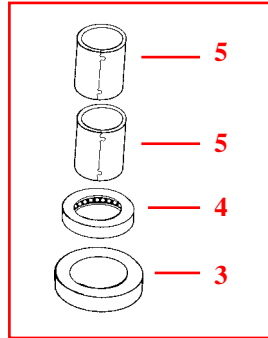

PIECES D' AVANT-TRAIN
FRONT AXLE PARTS

Figures Tracteurs Tractors	1 Fusée / Spindle		Lg. Ø
	Droite / RH	Gauche / LH	
644, 743, 744, 745, 844, 845, 946, 955, 956, 956XL, 1046, 1055, 1056, 1056XL, 1246	25/471-75 (3140079R94 (A), 3405600R1 (A), 3146323R95 (A), 3230080R1 (B), 3405602R1 (B))	25/470-75 (3140078R94 (A), 3405599R1 (A), 3146322R95 (A), 3230079R1 (B), 3405601R1 (B))	250mm 40mm
	25/471-76 (3140077R93 (A), 3405614R1 (A), 3146321R95 (A), 3230093R1 (B), 3405616R1 (B))	25/470-76 (3140076R93 (A), 3146320R95 (A), 3405613R1 (A), 3230092R1 (B), 3405615R1 (B))	300mm 40mm
	25/471-77 (3141510R93 (A), 3405618R1 (A), 3230098R1 (B), 3405620R1 (B))	25/470-77 (3141509R93 (A), 3405617R1 (A), 3230097R1 (B), 3405619R1 (B))	380mm 40mm

Figures Tracteurs Tractors	2 Levier Lever
433, 533, 633, 733, 833, 644, 744, 844 (2RM/WD) Avec direction assistée With power steering	25/480-17 (3141506R2) Ø 20mm
644, 743, 744, 745, 844, 844S, 845, 945, 1055, 1056 (2RM/WD) Avec direction assistée With power steering	25/480-18 (3224268R3) Ø 22mm

(A) Direction manuelle / Manual steering
(B) Direction assistée / Power steering

Figures Tracteurs Tractors	3 Joint Seal	4 Butée Bearing	5 Bague Bush	6 Kit bagues Rings kit	
523, 624, 724	25/476-13 (3131033R1)	25/479-15 (3057058R91) (A billes / Balls)	25/477-16 (3057051R1)	25/475-19 (B1268)	
323, 353, 383, 423, 453, 433 (⇔ 009581), 533 (⇔ 010654), 633 (⇔ 015892)			25/477-15 (3059475R1)	25/475-18 (B1267)	
433 (009582 ⇔), 533 (010655 ⇔), 633 (015893 ⇔), 733		25/479-16 (3142132R1) (Bronze / Bronze)	25/477-16 (3057051R1)	25/475-20 (B1269)	
644, 743, 744, 745, 844, 844S, 845, 856, 946, 955, 956, 1046, 1055, 1056, 1246, 844XL, 845XL, 956XL, 1056XL Essieu normal/ Standard front axle			25/479-15 (3057058R91) (A billes / Balls)		
644, 743XL, 744, 745XL, 844XL, 844S, 845XL	25/476-14 (3232813R1)	25/479-17 (3233850R91)	25/477-17 (3232821R1)	25/475-21 (B1270)	
856, 955, 956, 1055, 1056 Essieu renforcé / Heavy duty front axle					

Les références des pièces sont indicatives.
Nos pièces ne sont pas d'origine.

Part numbers are quoted for reference purposes only.
Our parts and accessories are not original.