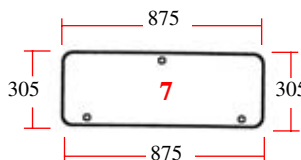

25/4073-14
(D.7018, 3233032R1)
Arrière (bas)
Rear (lower)