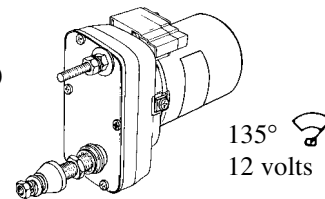

110°  
12 volts

**63/1980-5**  
(ET113/12)  
Séries 33 & 44 Series

Couple / Torque : 7 Newtons

**63/1980-4**  
(ET623045)

135°  
12 volts

433, 533, 633, 733, 833, 933, 743, 745, 844, 856, 940,  
956, 1056, 1594 (Combi-Cab)