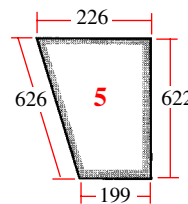

25/4037-1
(D.7046, 3125459R1)
Porte (bas gauche)
Door (LH lower)