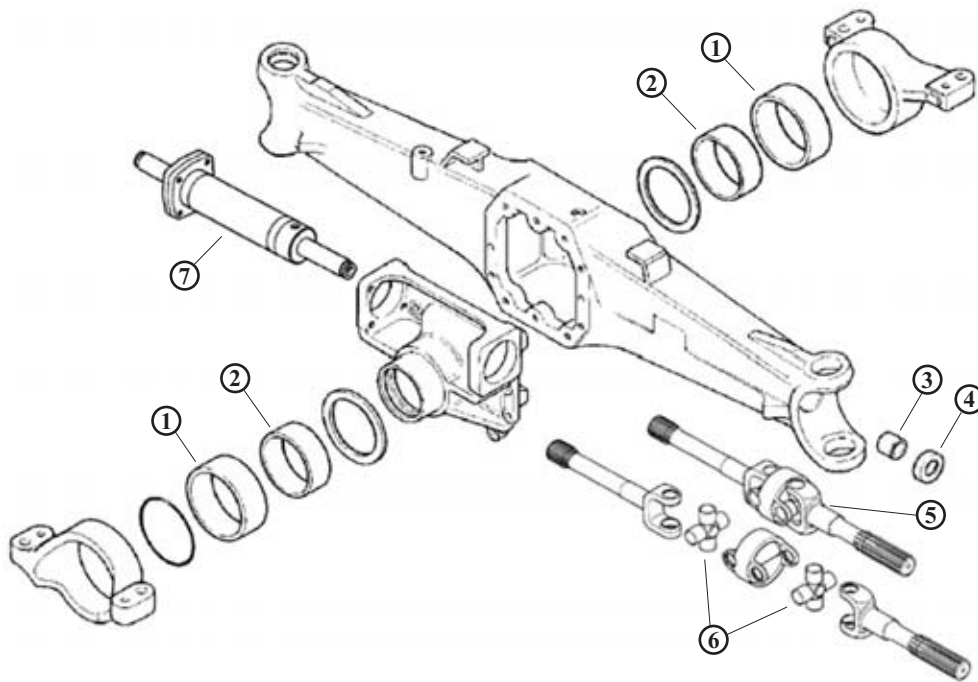

# CASE IH - 4WD - CARRARO / SIGE

	1	2	3	4	5	6	7		
CS100, CS110, CS120, CS130, CS150	25/486-59 K965266	25/486-60 K965265	25/6462-39 D142950	25/6407-47 N8897		25/6403-62 N14411 144465A1			
CS48, CS52, CS58, CS63, CS68, CS75									
CS78, CS86, CS94					25/6462-35 1966186C1	25/6407-39 1966191C1		25/6403-62 N14411 144465A1	
CVX1135, CVX1145, CVX1155, CVX1170, CVX1190					25/6462-39 D142950				
CVX120, CVX130, CVX150, CVX170									
CX50, CX60, CX70, CX80, CX90, CX100					25/6462-35 1966186C1	25/6407-39 1966191C1	25/6402-30 1537637C1	25/6403-61 100546A1	25/580-10 1537617C1
M968, M975				25/6407-40 311565A1					
MX100, MX110, MX120, MX135, MX150, MX170			25/6462-39 D142950	25/6407-48 247519A1					
MX80C, MX90C, MX100C	25/486-59 K965266	25/486-60 K965265	25/6462-35 1966186C1 25/6462-39 D142950	25/6407-39 1966191C1 25/6407-40 311565A1 25/6407-48 247519A1	25/6402-30 1537637C1	25/6403-61 100546A1	25/580-10 1537617C1		
PJ55, PJ65, PJ75, PJN55, PJN65, PJN75, PJV55, PJV65, PJV75			25/6462-35 1966186C1	25/6407-40 311565A1					